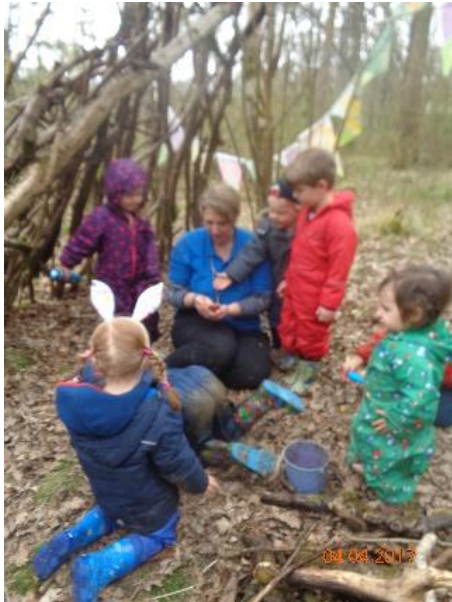

LONG HANBOROUGH PLAYGROUP

Registered Charity 289849

Long Hanborough Playgroup provides a high standard of pre-school education for children aged 2 to 5 years old. Playgroup is a pre-school with its own **purpose-built facility** with a **separate outside play area** within Hanborough Manor Primary School grounds. This enables us to have strong links with them, providing our children with an easy transition into the Foundation Stage at school. Playgroup can take children **for full or partial day care from 8.45am until 3pm during term time**. Cost: AM or PM session £12/ Full day £20 / Lunch club £1. Government funding available for 3 year olds.

Firstly, a **warm welcome to welcome** all our new starters who have joined us this term. We hope you all have a fun at Playgroup and enjoy making lots of new friends.

This month we have been on a visit to the **Methodist Church** to for our **Easter Celebration**. The children enjoyed some singing, crafts and refreshments. Many thanks to Judy for welcoming us. On **Tuesday mornings**, we get wrapped up and head out for our

popular **Forest School** session. On our final visit to the woods this term we found that the Easter Bunny had left lots of chocolate treats for us to hunt for!

We have all been playing games and activities to learn all about Phonics and numbers. Building School readiness sessions particularly help older ones who will be starting school in the summer. We have been meeting with staff at Hanborough Manor School to help support children in their transition into Primary School. We are very excited about our new Language and Development programme too.

Fundraising and Forthcoming Events:- Bake Sale – 12th of May , Open Day 10th of June 10am-12 midday – please join us for a morning of fun with refreshments; everyone welcome. Come and see what we do and have a look around. There will be activities, cakes, Fire engine, Police Car plus lots more!